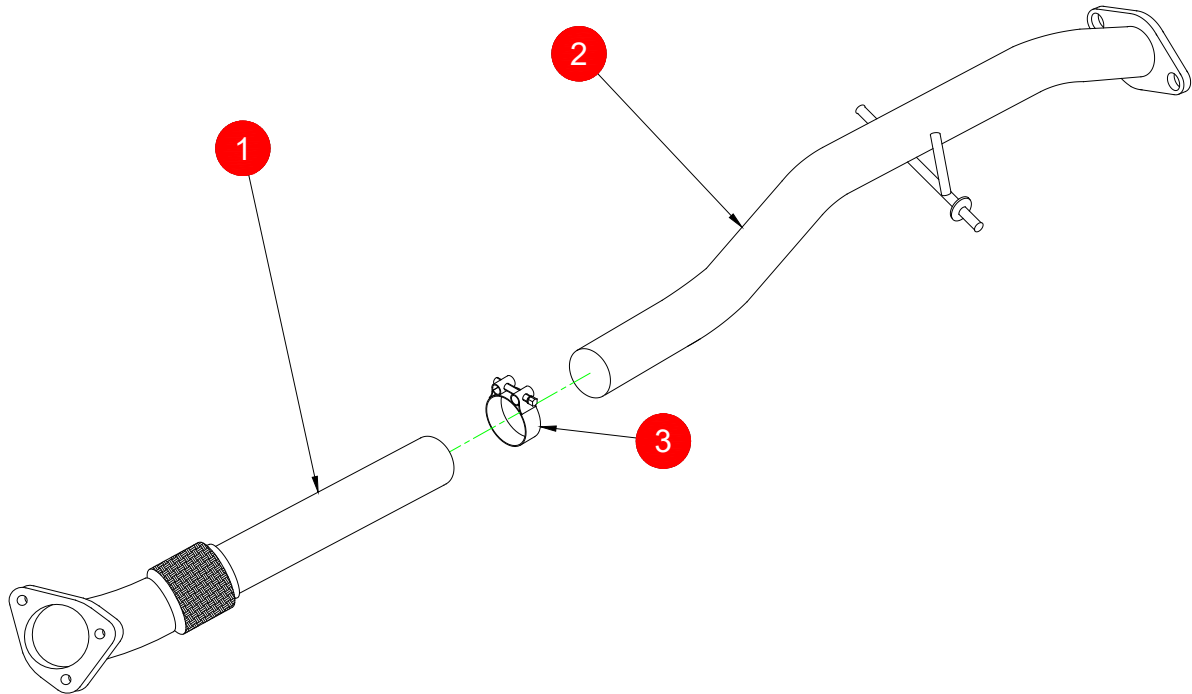

FITTING INSTRUCTIONS

[ ]

CAR	VAUXHALL Astra 1.4T GTC Mk6 'J'	PART NO.	SVX035
YEAR	2009-On	FIT KITS	150FK
NOTES	Where not supplied use original fittings.	FEATURES	Pipe diameter:- 63.5mm/2.5"

NO.	PART NO.	DESCRIPTION	QTY
1	813GM	Front Flex	1
2	814GM	Link Pipe	1
Fit Kit			
3	Z016.10064	66mm H/D Clamps	1
4	Z017.10050	M8x35mm Hex Head Bolts	3
5	Z017.10063	M8 Nyloc Nut	3

CLASSIFICATION	Motorsport Use Only
HOMOLOGATED	No
DATE	13/01/14
ISSUE	02
AUTHORISED	T.ROWLEY

NOTE: ENSURE SCORPION SYSTEM IS CLEAR OF MOVING PARTS AND ALL ORIGINAL FUNCTIONS WORK CORRECTLY.